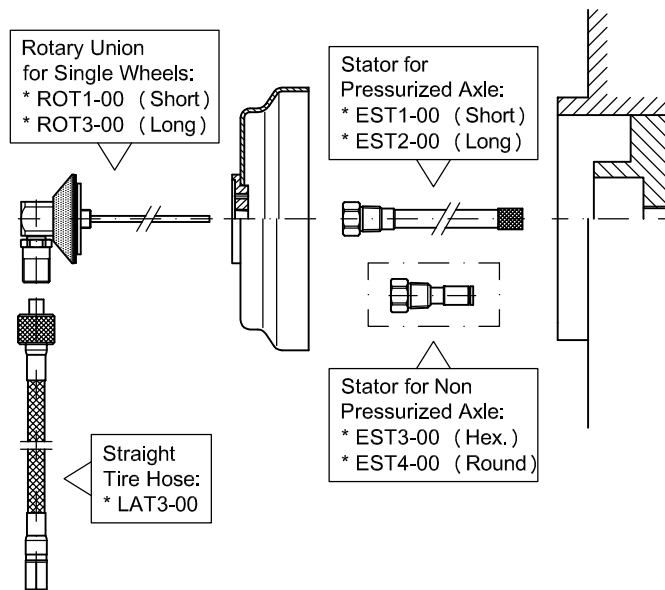

Acceval TPRS

**Installation of
Axle & Wheel Parts**

TPRS Axle Kit Installation

Installation Variants

Single Wheels - ET120

Single Wheels - ET0

Twin Wheels

C/ Barranc Pascual, n.23
Pol. Ind. Campo Anibal
E-46530 PUZOL
Valencia - Spain