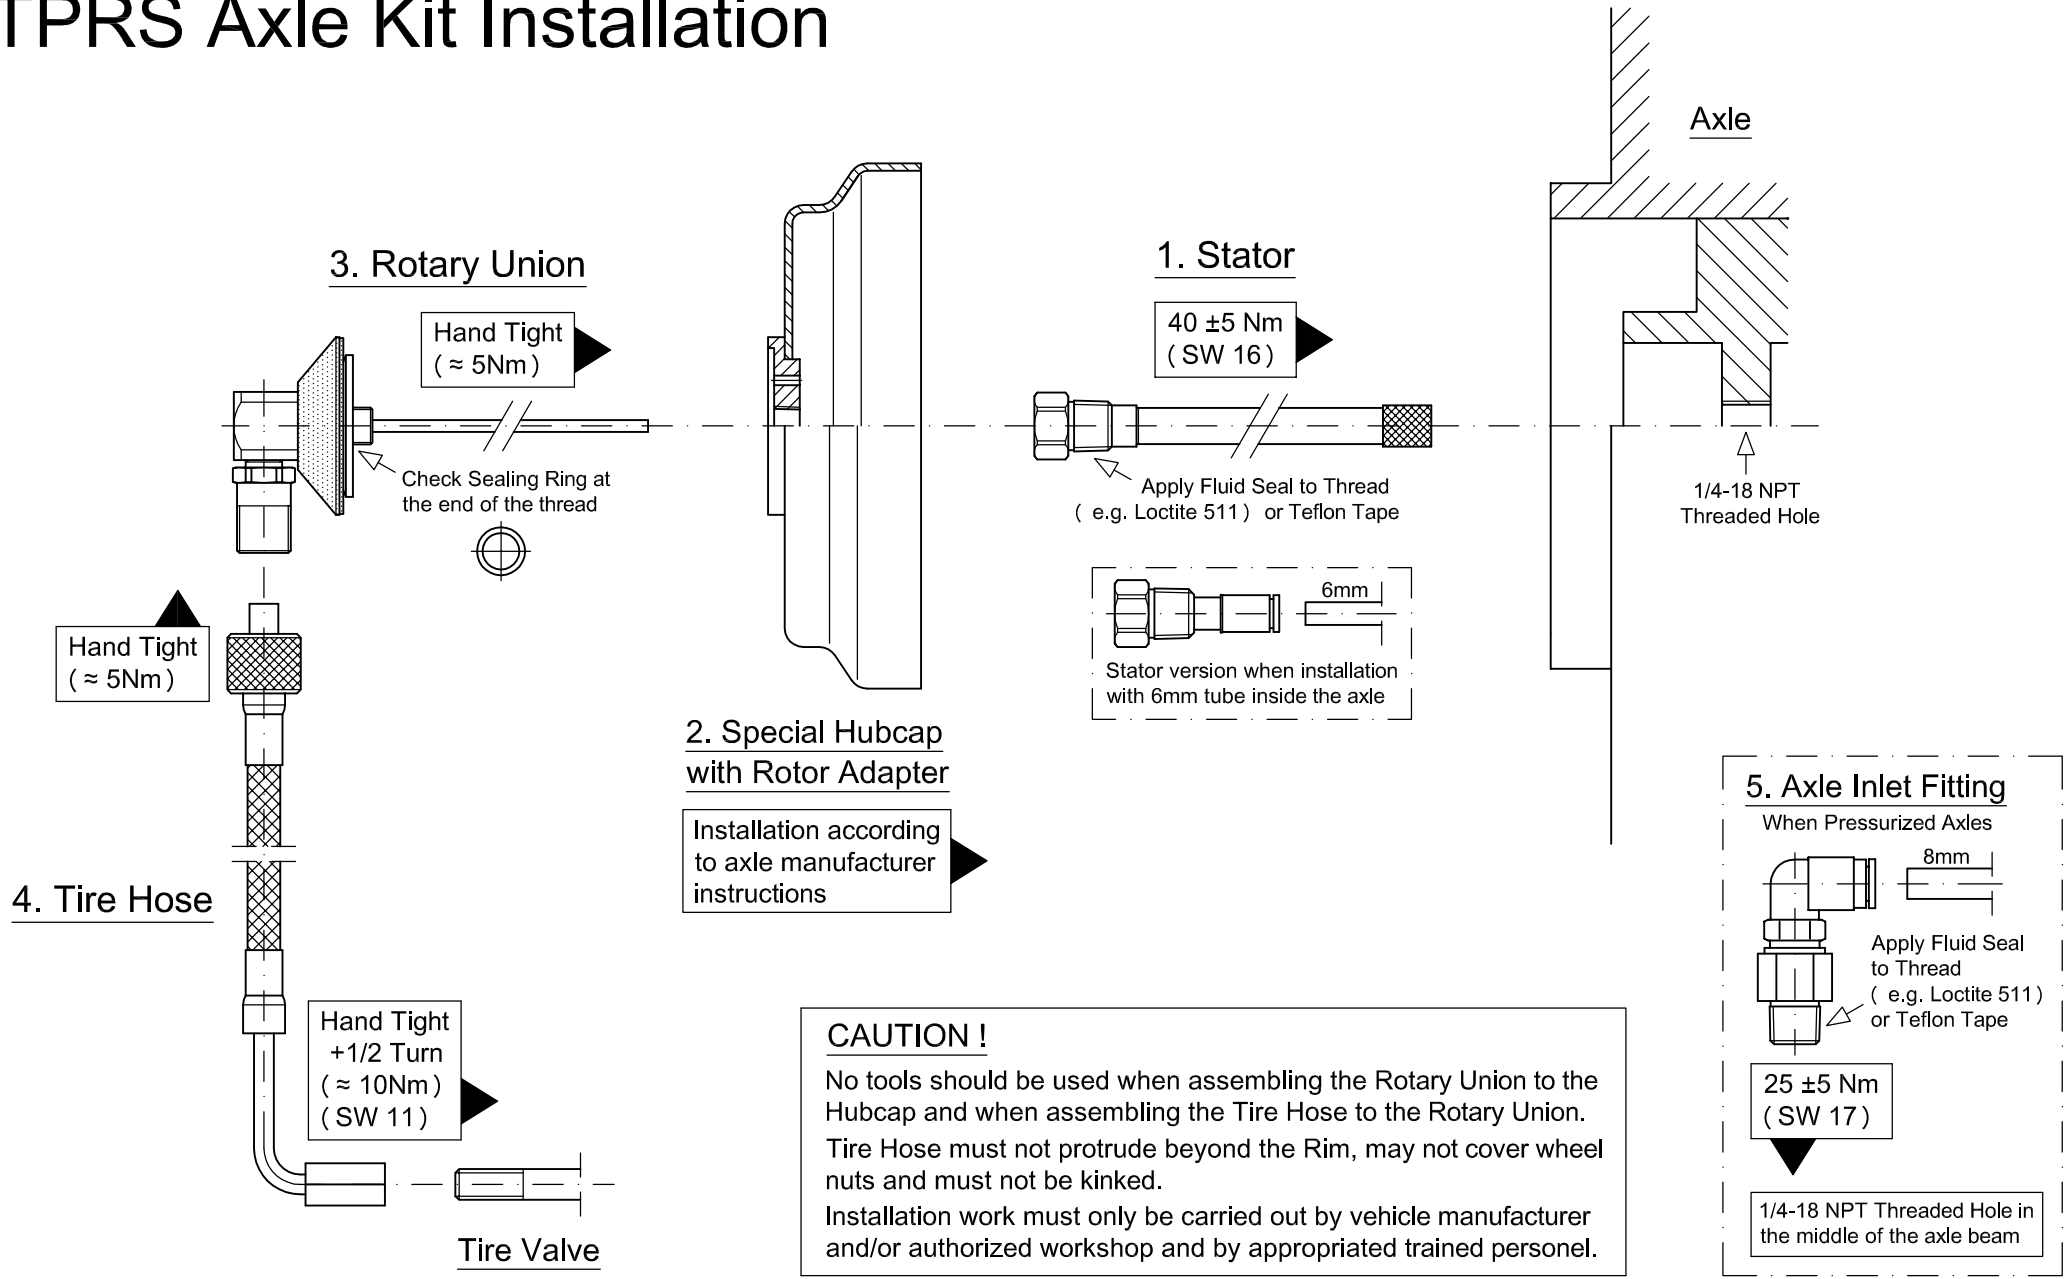

Acceval TPRS

**Installation of
Axle & Wheel Parts**

TPRS Axle Kit Installation

Installation Variants

Single Wheels - ET120

Single Wheels - ET0

Twin Wheels

C/ Barranc Pascual, n.23
Pol. Ind. Campo Anibal
E-46530 PUZOL
Valencia - Spain