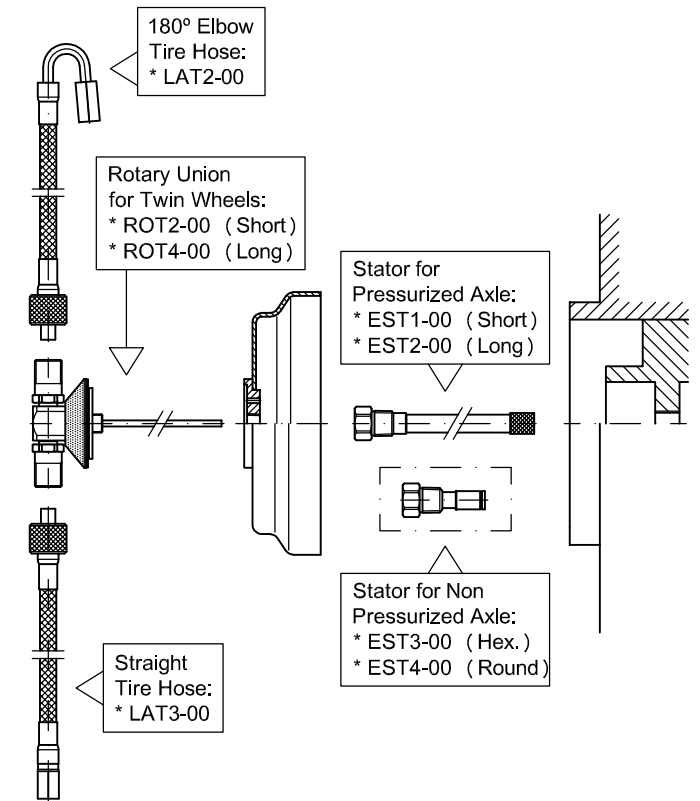

Acceval TPRS

**Installation of
Axle & Wheel Parts**

TPRS Axle Kit Installation

Installation Variants

Single Wheels - ET120

Single Wheels - ET0

Twin Wheels

C/ Barranc Pascual, n.23
Pol. Ind. Campo Anibal
E-46530 PUZOL
Valencia - Spain