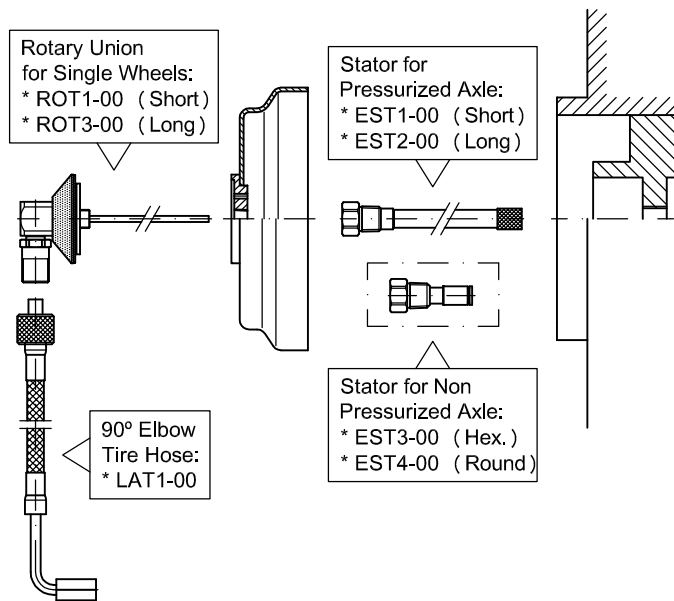

Acceval TPRS

**Installation of
Axle & Wheel Parts**

TPRS Axle Kit Installation

Installation Variants

Single Wheels - ET120

Single Wheels - ET0

Twin Wheels

C/ Barranc Pascual, n.23
Pol. Ind. Campo Anibal
E-46530 PUZOL
Valencia - Spain